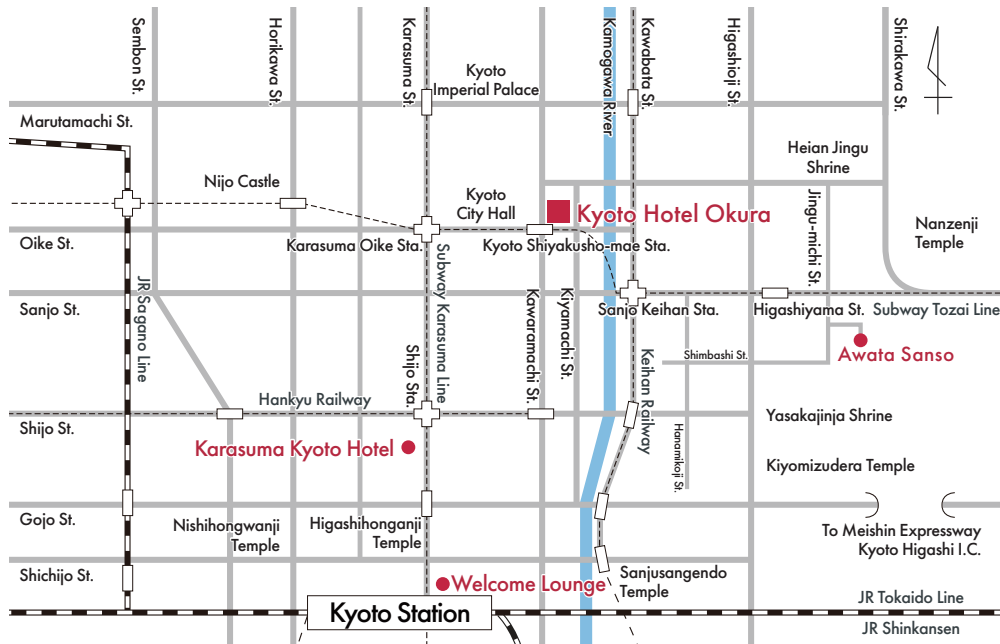

ACCESS MAP

- Adjacent to Kyoto Shiyakusho-mae Station on Subway Tozai Line on the 2nd basement floor.
- From JR Kyoto Station: 15 minutes by taxi.
- From Kyoto Higashi Interchange (Meishin Expressway) : 20 minutes drive.
- From Kyoto Minami Interchange (Meishin Expressway) : 30 minutes drive.
- From Kansai International Airport (KIX) : 90 minutes by taxi
- From Osaka International Airport (Itami) : 70 minutes by taxi

Kawaramachi-Oike, Nakagyo-ku, Kyoto 604-8558

Phone +81-75-211-5111